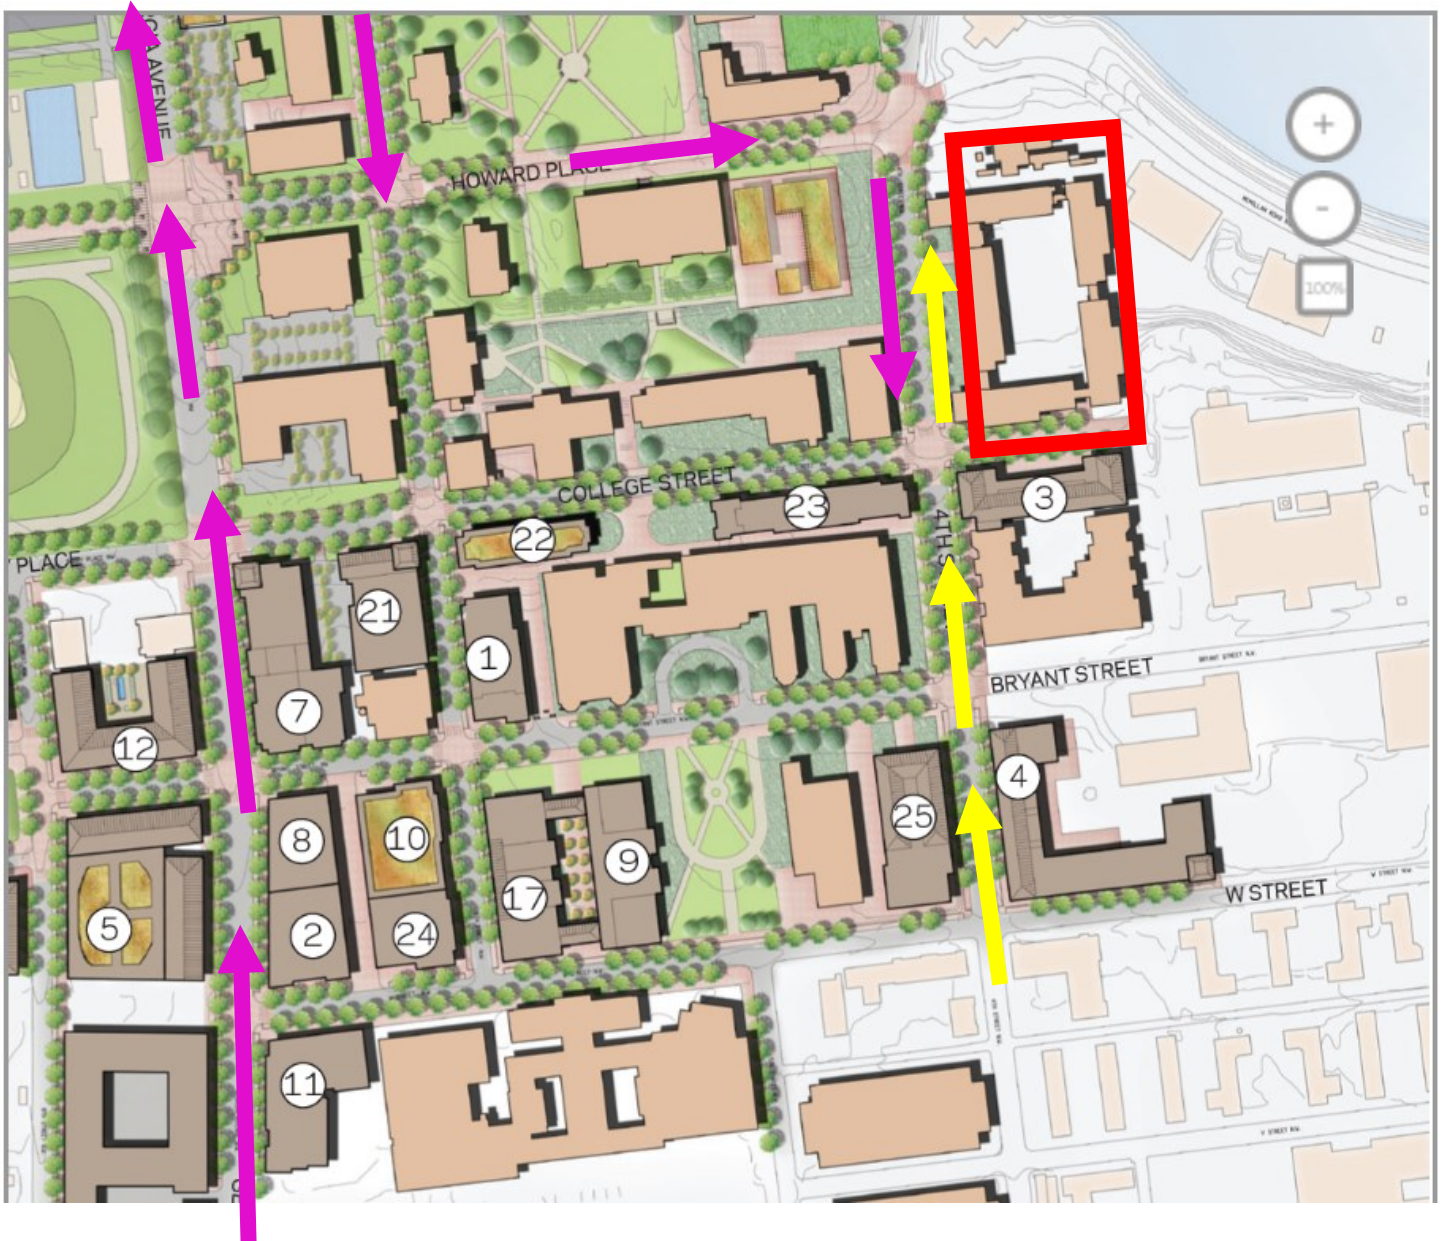

Drew Hall Traffic Pattern

Directions:

Going North on Georgia Ave
Follow Message Boards & Officer Directions
Make a Right on Harvard St, NW

Parking:

Drew Parking Lot
Burr Gym Parking Lot

Cook Hall Traffic Pattern

Directions:

Going North on Georgia Ave
Follow Message Boards & Officer Directions
Make a Right on Girard St, NW

Parking:

Burr Gym Parking Lot

Tubman Quad Traffic Pattern — Option 1

Directions:

Route in Pink
Going North on Georgia Ave
Follow Message Boards & Officer Directions
Make a Right on Fairmont St, NW
Make a Left on to Howard Place
Cross the Yard
Make a Right on to 4th Street

Parking:

Howard University
Hospital Parking Lot

Tubman Quad Traffic Pattern — Option 2

Directions:

- Route in Yellow
- Going East on Florida Ave
- Make a Right on 4th St, NW
- Follow Message Boards & Officer Directions
- Continue Straight

Parking:

Howard University
Hospital Parking Lot

Pink & Yellow arrows represent 2 options for traffic patterns

Bethune Annex Traffic Pattern

Directions:

Going North on Georgia Ave
Follow Message Boards & Officer Directions
Make a Right on Mackey Lot
Make a Left on to College St, NW
Left on Bryant