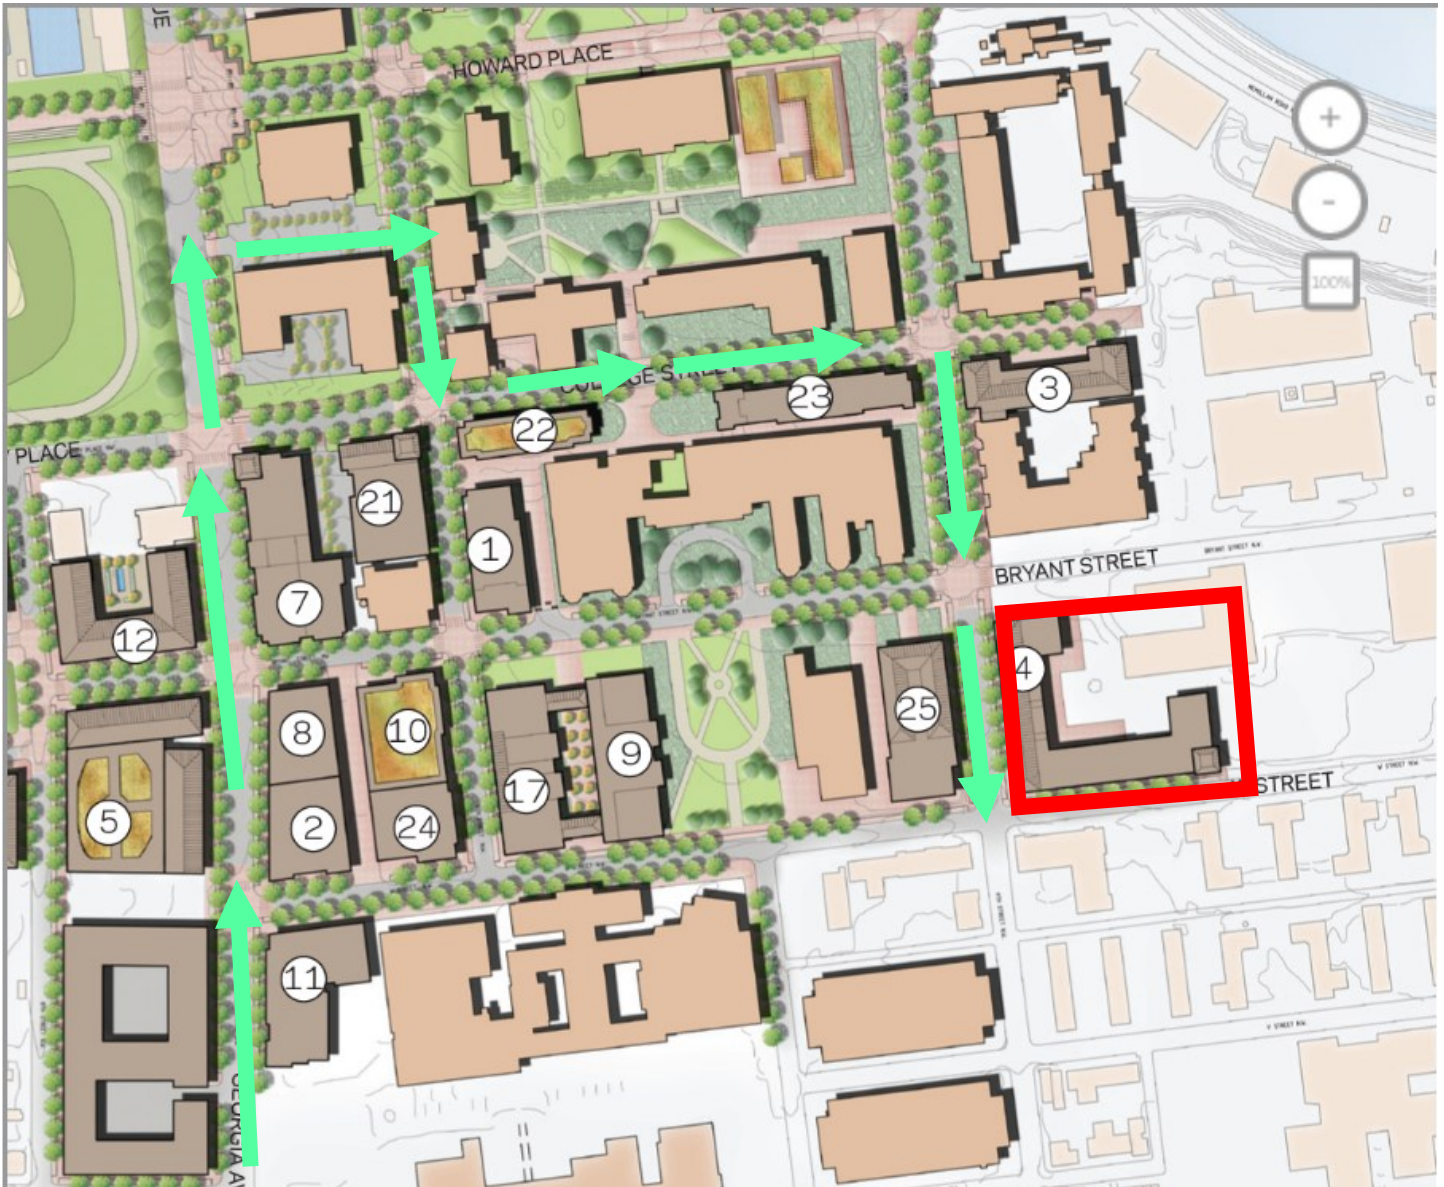

Parking:

Howard University
Hospital Parking Lot

Pink & Yellow arrows represent 2 options for traffic patterns

Bethune Annex Traffic Pattern

Directions:

Going North on Georgia Ave
Follow Message Boards & Officer Directions
Make a Right on Mackey Lot
Make a Left on to College St, NW
Left on Bryant

Parking:

Howard University
Hospital Parking Lot

College Hall North Traffic Pattern

Directions:

Going North on Georgia Ave
Follow Message Boards & Officer Directions
Make a Right on Mackey Lot
Make a Left on to College St, NW
Left on Bryant

Parking:

Howard University
Hospital Parking Lot

College Hall South Traffic Pattern

Directions:

Going North on Georgia Ave
Follow Message Boards & Officer Directions
Make a Right on Mackey Lot
Make a Left on to College St, NW
Left on Bryant

Parking:

Howard University
Hospital Parking Lot

Howard Plaza Towers Traffic Pattern

Directions:

Going North on Sherman Ave
Make a Right on Euclid St
Follow Message Boards & Officer Directions
Left ONLY on Barry Place