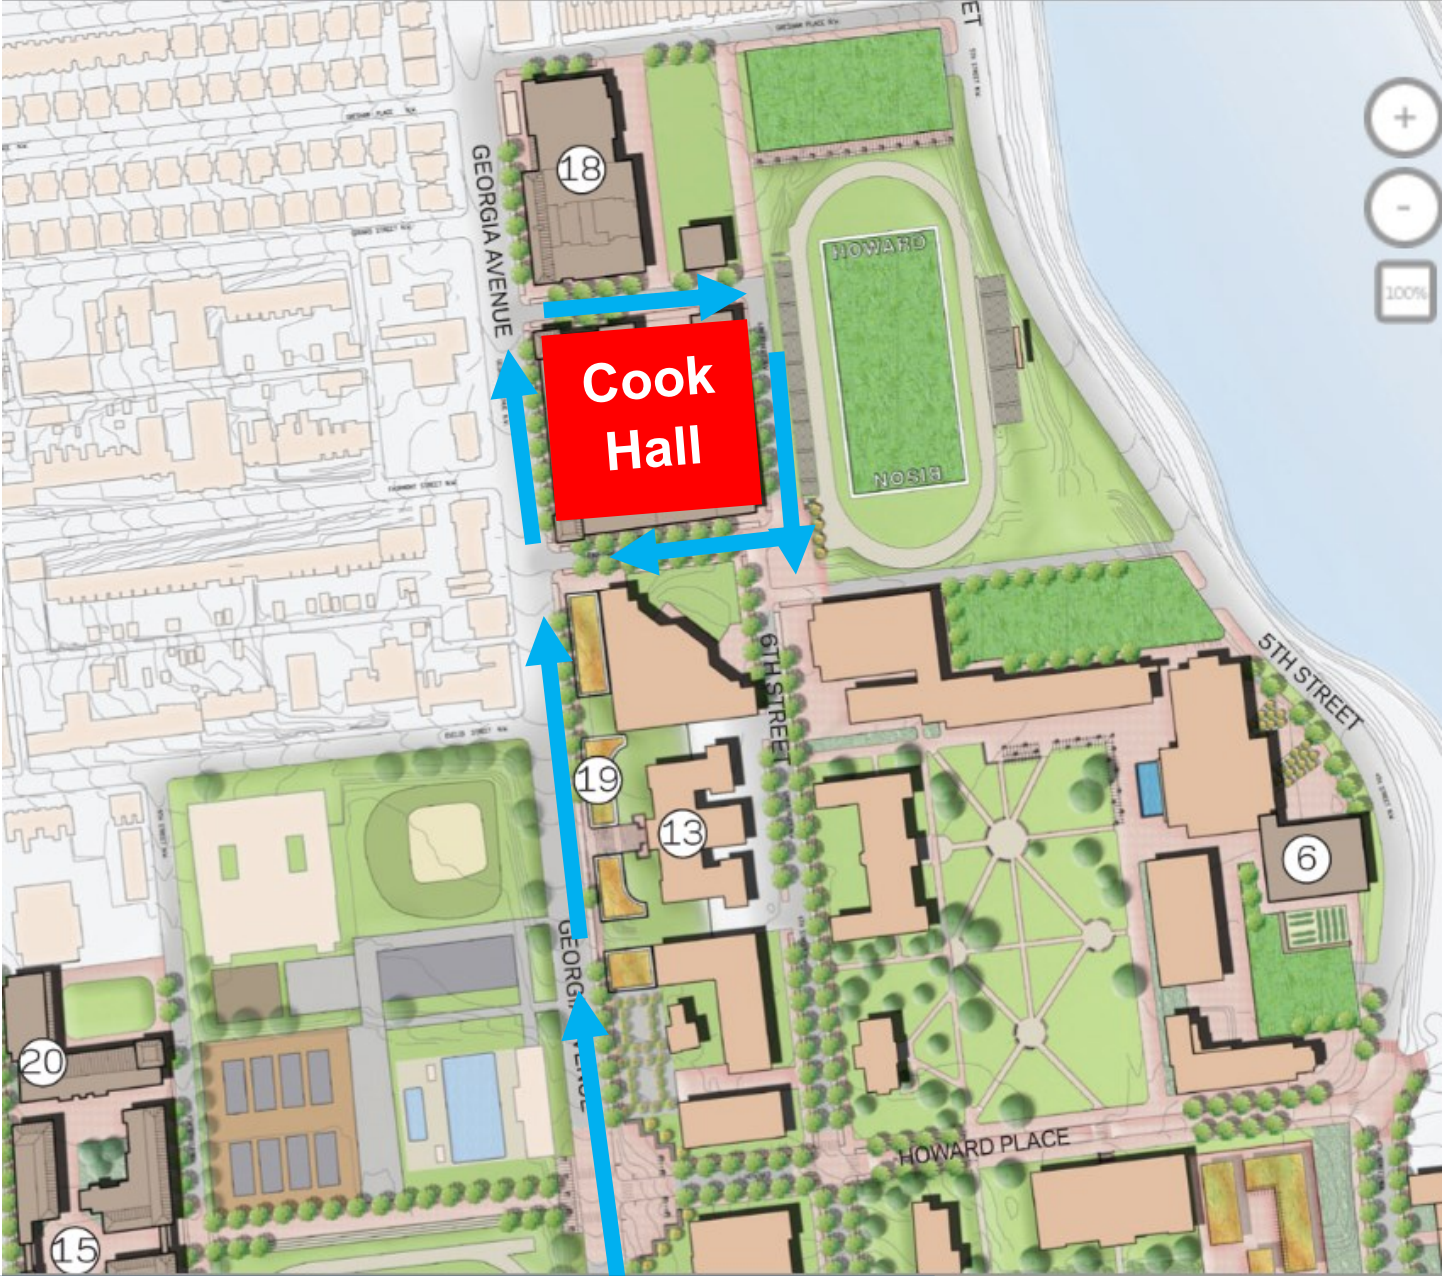

Drew Hall Traffic Pattern

Directions:

Going North on Georgia Ave
Follow Message Boards & Officer Directions
Make a Right on Harvard St, NW

Parking:

Drew Parking Lot
Burr Gym Parking Lot

Cook Hall Traffic Pattern

Directions:

Going North on Georgia Ave
Follow Message Boards & Officer Directions
Make a Right on Girard St, NW

Parking:

Burr Gym Parking Lot

Tubman Quad Traffic Pattern — Option 1

Directions:

Route in Pink
Going North on Georgia Ave
Follow Message Boards & Officer Directions
Make a Right on Fairmont St, NW
Make a Left on to Howard Place
Cross the Yard
Make a Right on to 4th Street

Parking:

Howard University
Hospital Parking Lot

Tubman Quad Traffic Pattern — Option 2

Directions:

- Route in Yellow
- Going East on Florida Ave
- Make a Right on 4th St, NW
- Follow Message Boards & Officer Directions
- Continue Straight

Parking:

Howard University
Hospital Parking Lot

Pink & Yellow arrows represent 2 options for traffic patterns

Bethune Annex Traffic Pattern

Directions:

Going North on Georgia Ave
Follow Message Boards & Officer Directions
Make a Right on Mackey Lot
Make a Left on to College St, NW
Left on Bryant