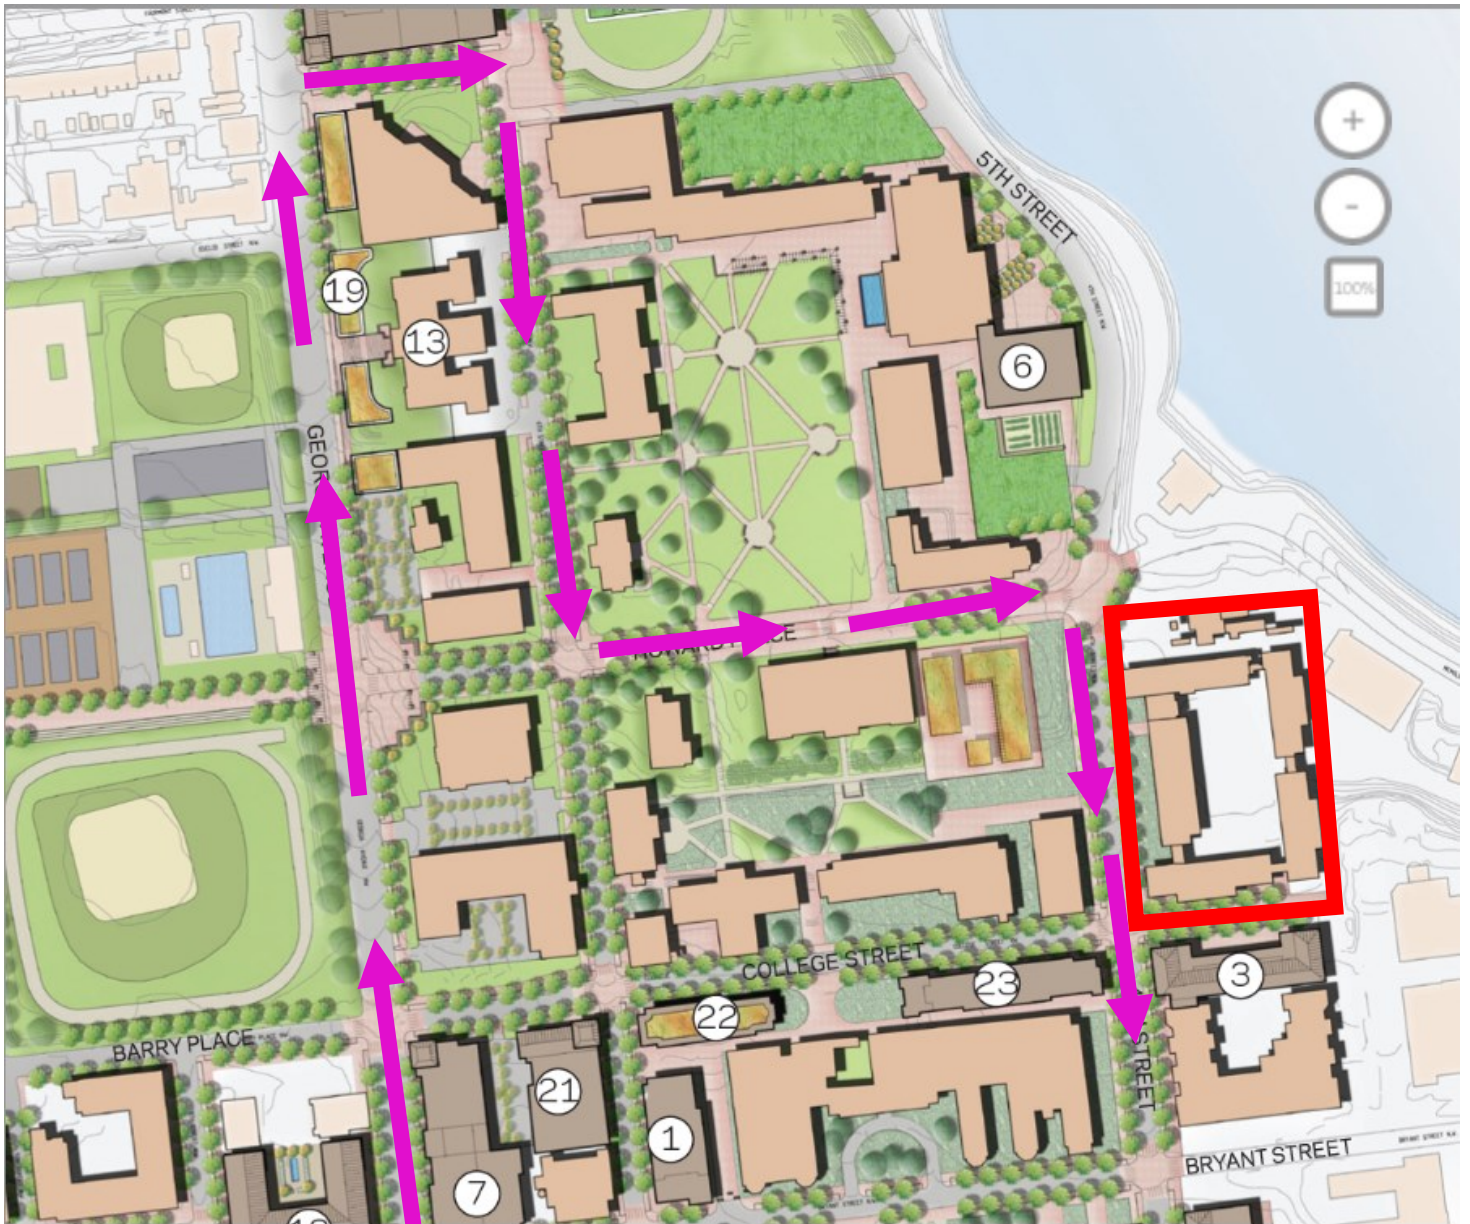

Drew Hall Traffic Pattern

Directions:

Going North on Georgia Ave
Follow Message Boards & Officer Directions
Make a Right on Harvard St, NW

Parking:

Drew Parking Lot
Burr Gym Parking Lot

Cook Hall Traffic Pattern

Directions:

Going North on Georgia Ave
Follow Message Boards & Officer Directions
Make a Right on Girard St, NW

Parking:

Burr Gym Parking Lot

Tubman Quad Traffic Pattern — Option 1

Directions:

Route in Pink
Going North on Georgia Ave
Follow Message Boards & Officer Directions
Make a Right on Fairmont St, NW
Make a Left on to Howard Place
Cross the Yard
Make a Right on to 4th Street

Parking:

Howard University
Hospital Parking Lot

Tubman Quad Traffic Pattern — Option 2

Directions:

- Route in Yellow
- Going East on Florida Ave
- Make a Right on 4th St, NW
- Follow Message Boards & Officer Directions
- Continue Straight

Parking:

Howard University
Hospital Parking Lot

Pink & Yellow arrows represent 2 options for traffic patterns

Bethune Annex Traffic Pattern

Directions:

Going North on Georgia Ave
Follow Message Boards & Officer Directions
Make a Right on Mackey Lot
Make a Left on to College St, NW
Left on Bryant