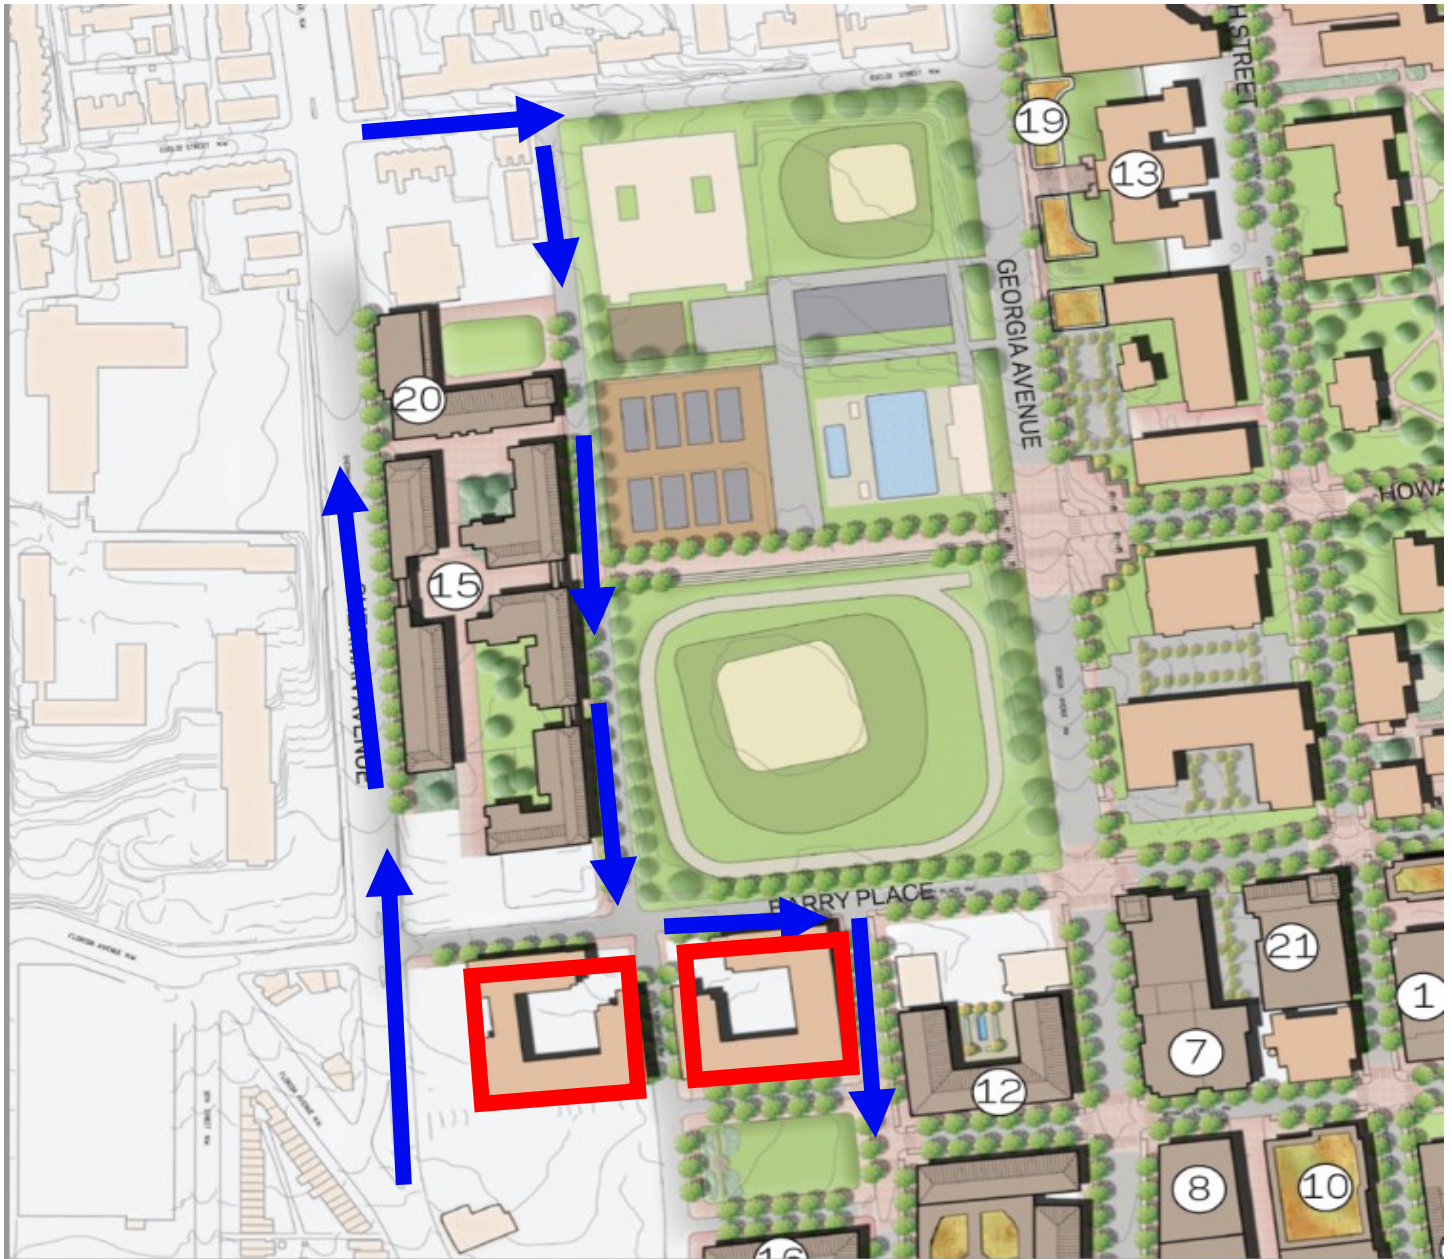

Parking:

Howard University
Hospital Parking Lot

Pink & Yellow arrows represent 2 options for traffic patterns

Bethune Annex Traffic Pattern

Directions:

Going North on Georgia Ave
Follow Message Boards & Officer Directions
Make a Right on Mackey Lot
Make a Left on to College St, NW
Left on Bryant

Parking:

Howard University
Hospital Parking Lot

College Hall North Traffic Pattern

Directions:

Going North on Georgia Ave
Follow Message Boards & Officer Directions
Make a Right on Mackey Lot
Make a Left on to College St, NW
Left on Bryant

Parking:

Howard University
Hospital Parking Lot

College Hall South Traffic Pattern

Directions:

Going North on Georgia Ave
Follow Message Boards & Officer Directions
Make a Right on Mackey Lot
Make a Left on to College St, NW
Left on Bryant

Parking:

Howard University
Hospital Parking Lot

Howard Plaza Towers Traffic Pattern

Directions:

Going North on Sherman Ave
Make a Right on Euclid St
Follow Message Boards & Officer Directions
Left ONLY on Barry Place