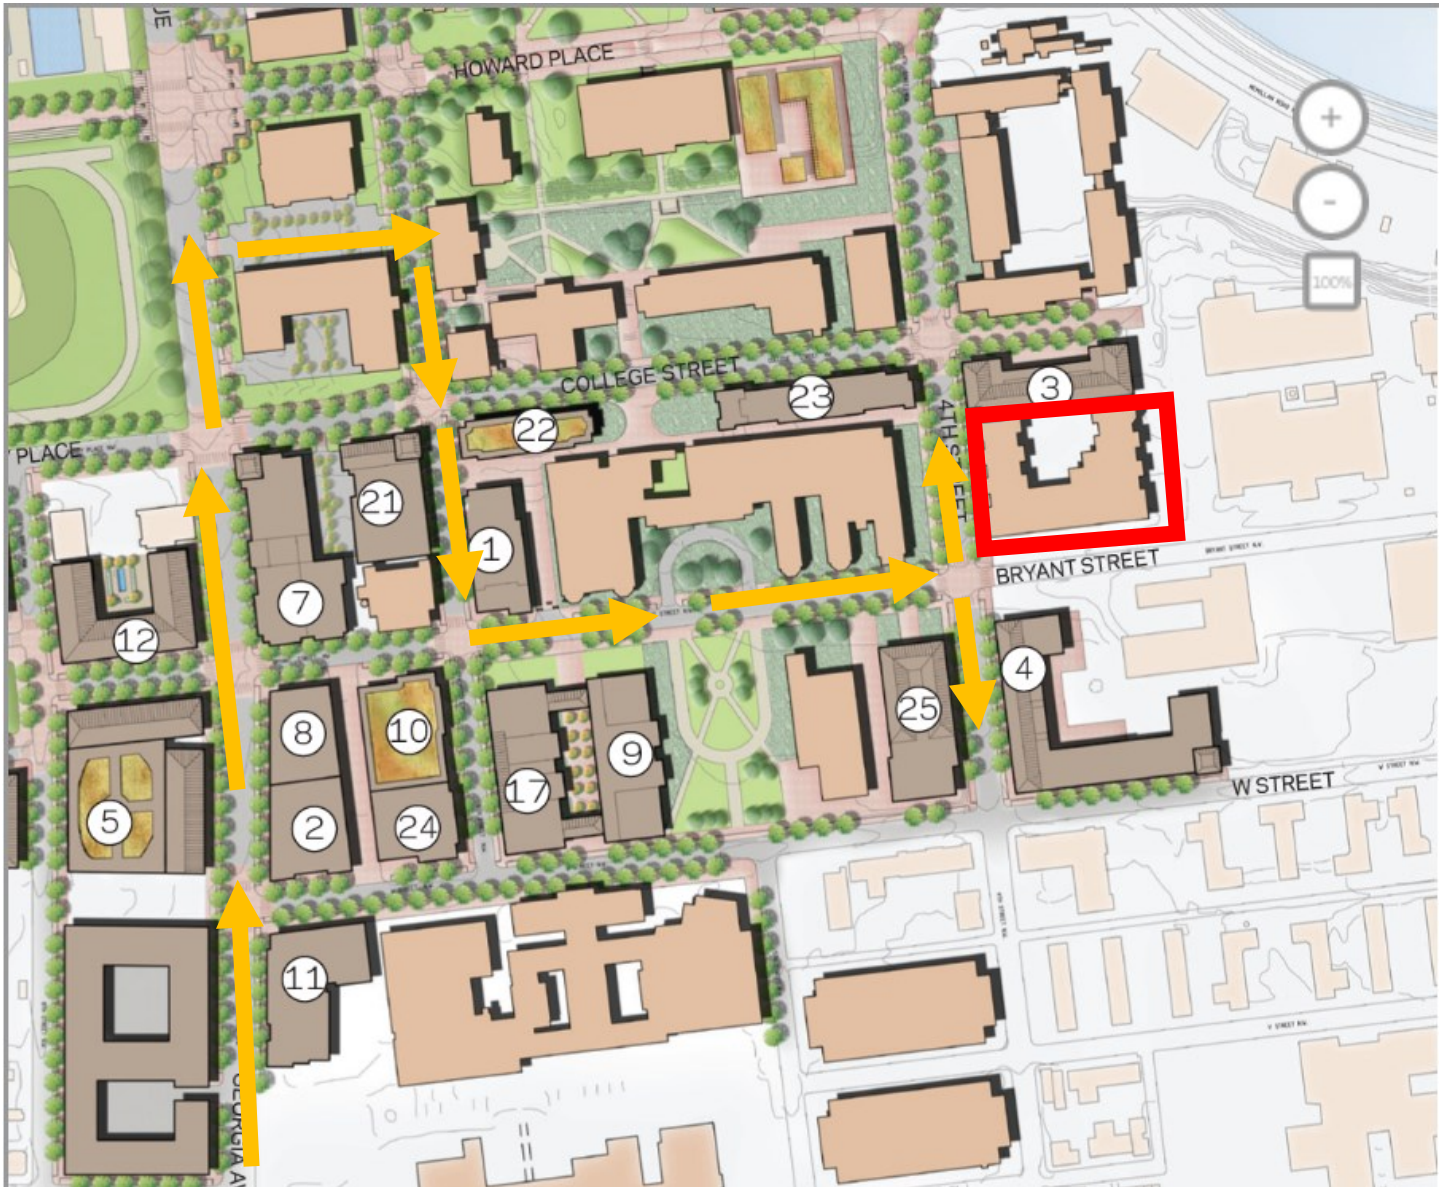

Directions:

Going North on Georgia Ave
Follow Message Boards & Officer Directions
Make a Right on Girard St, NW

Parking:

Burr Gym Parking Lot

Tubman Quad Traffic Pattern — Option 1

Directions:

Route in Pink
Going North on Georgia Ave
Follow Message Boards & Officer Directions
Make a Right on Fairmont St, NW
Make a Left on to Howard Place
Cross the Yard
Make a Right on to 4th Street

Parking:

Howard University
Hospital Parking Lot

Tubman Quad Traffic Pattern — Option 2

Directions:

- Route in Yellow
- Going East on Florida Ave
- Make a Right on 4th St, NW
- Follow Message Boards & Officer Directions
- Continue Straight

Parking:

Howard University
Hospital Parking Lot

Pink & Yellow arrows represent 2 options for traffic patterns

Bethune Annex Traffic Pattern

Directions:

Going North on Georgia Ave
Follow Message Boards & Officer Directions
Make a Right on Mackey Lot
Make a Left on to College St, NW
Left on Bryant

Parking:

Howard University
Hospital Parking Lot

College Hall North Traffic Pattern

Directions:

Going North on Georgia Ave
Follow Message Boards & Officer Directions
Make a Right on Mackey Lot
Make a Left on to College St, NW
Left on Bryant