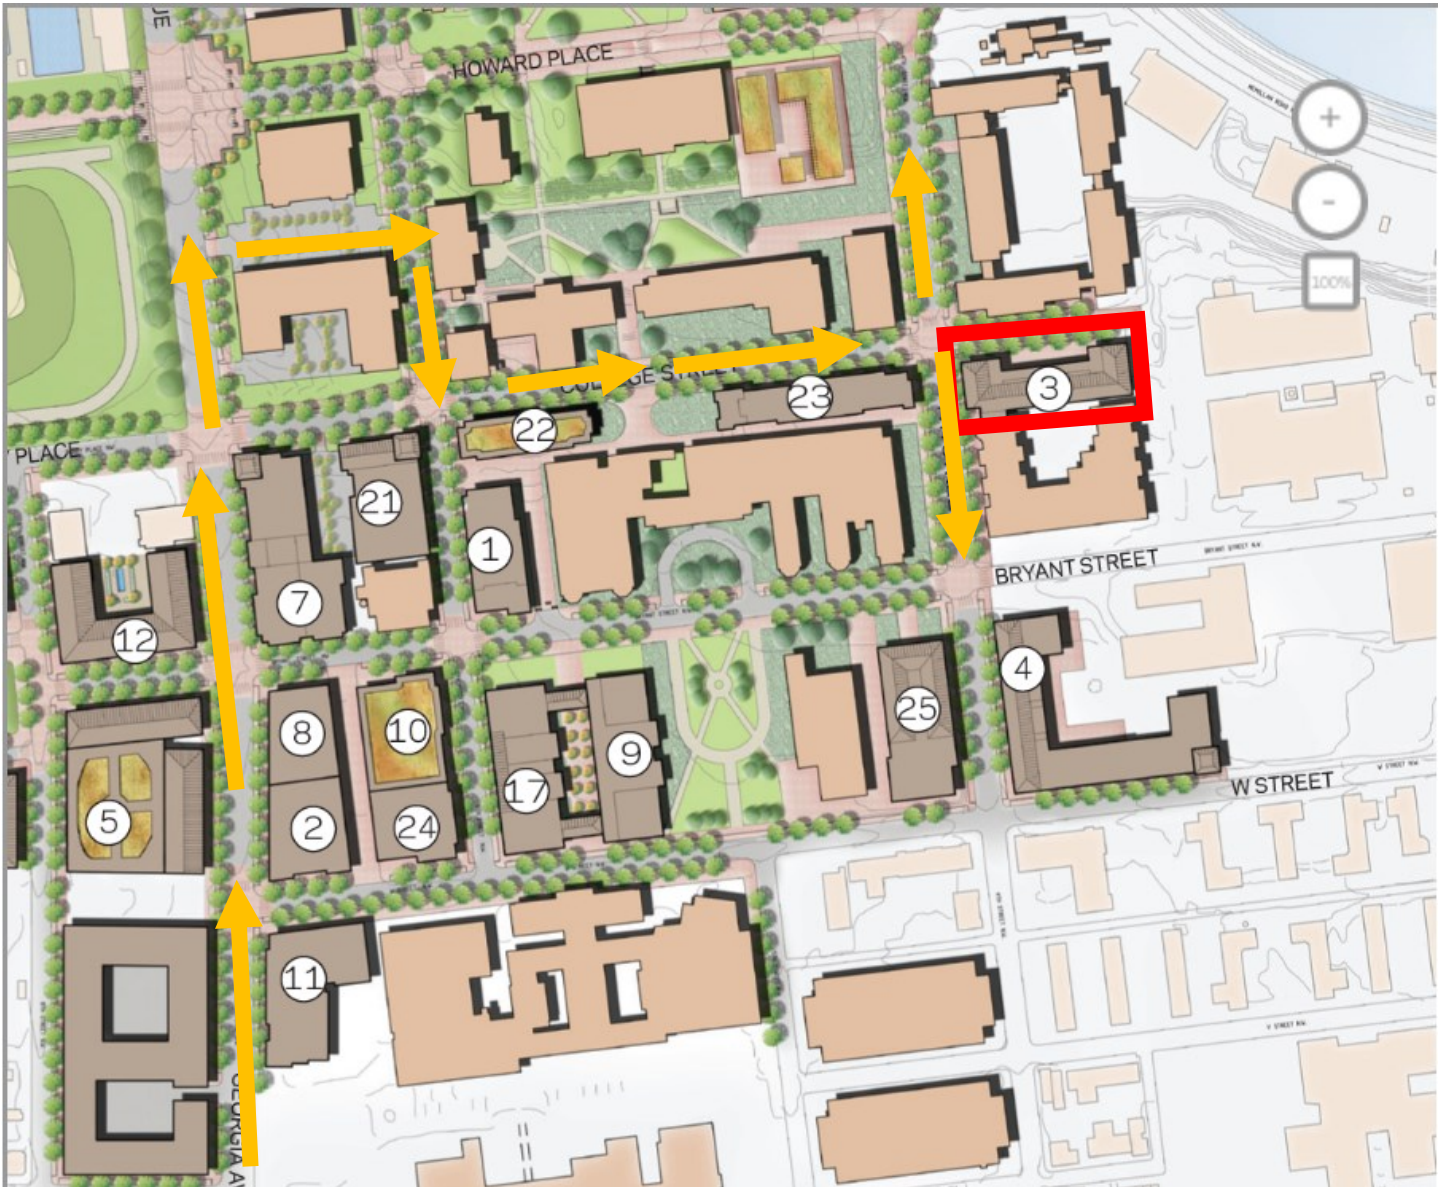

Parking:

Howard University
Hospital Parking Lot

Tubman Quad Traffic Pattern — Option 2

Directions:

- Route in Yellow
- Going East on Florida Ave
- Make a Right on 4th St, NW
- Follow Message Boards & Officer Directions
- Continue Straight

Parking:

Howard University
Hospital Parking Lot

Pink & Yellow arrows represent 2 options for traffic patterns

Bethune Annex Traffic Pattern

Directions:

Going North on Georgia Ave
Follow Message Boards & Officer Directions
Make a Right on Mackey Lot
Make a Left on to College St, NW
Left on Bryant

Parking:

Howard University
Hospital Parking Lot

College Hall North Traffic Pattern

Directions:

Going North on Georgia Ave
Follow Message Boards & Officer Directions
Make a Right on Mackey Lot
Make a Left on to College St, NW
Left on Bryant

Parking:

Howard University
Hospital Parking Lot

Howard Plaza Towers Traffic Pattern

Directions:

Going North on Sherman Ave
Make a Right on Euclid St
Follow Message Boards & Officer Directions
Left ONLY on Barry Place