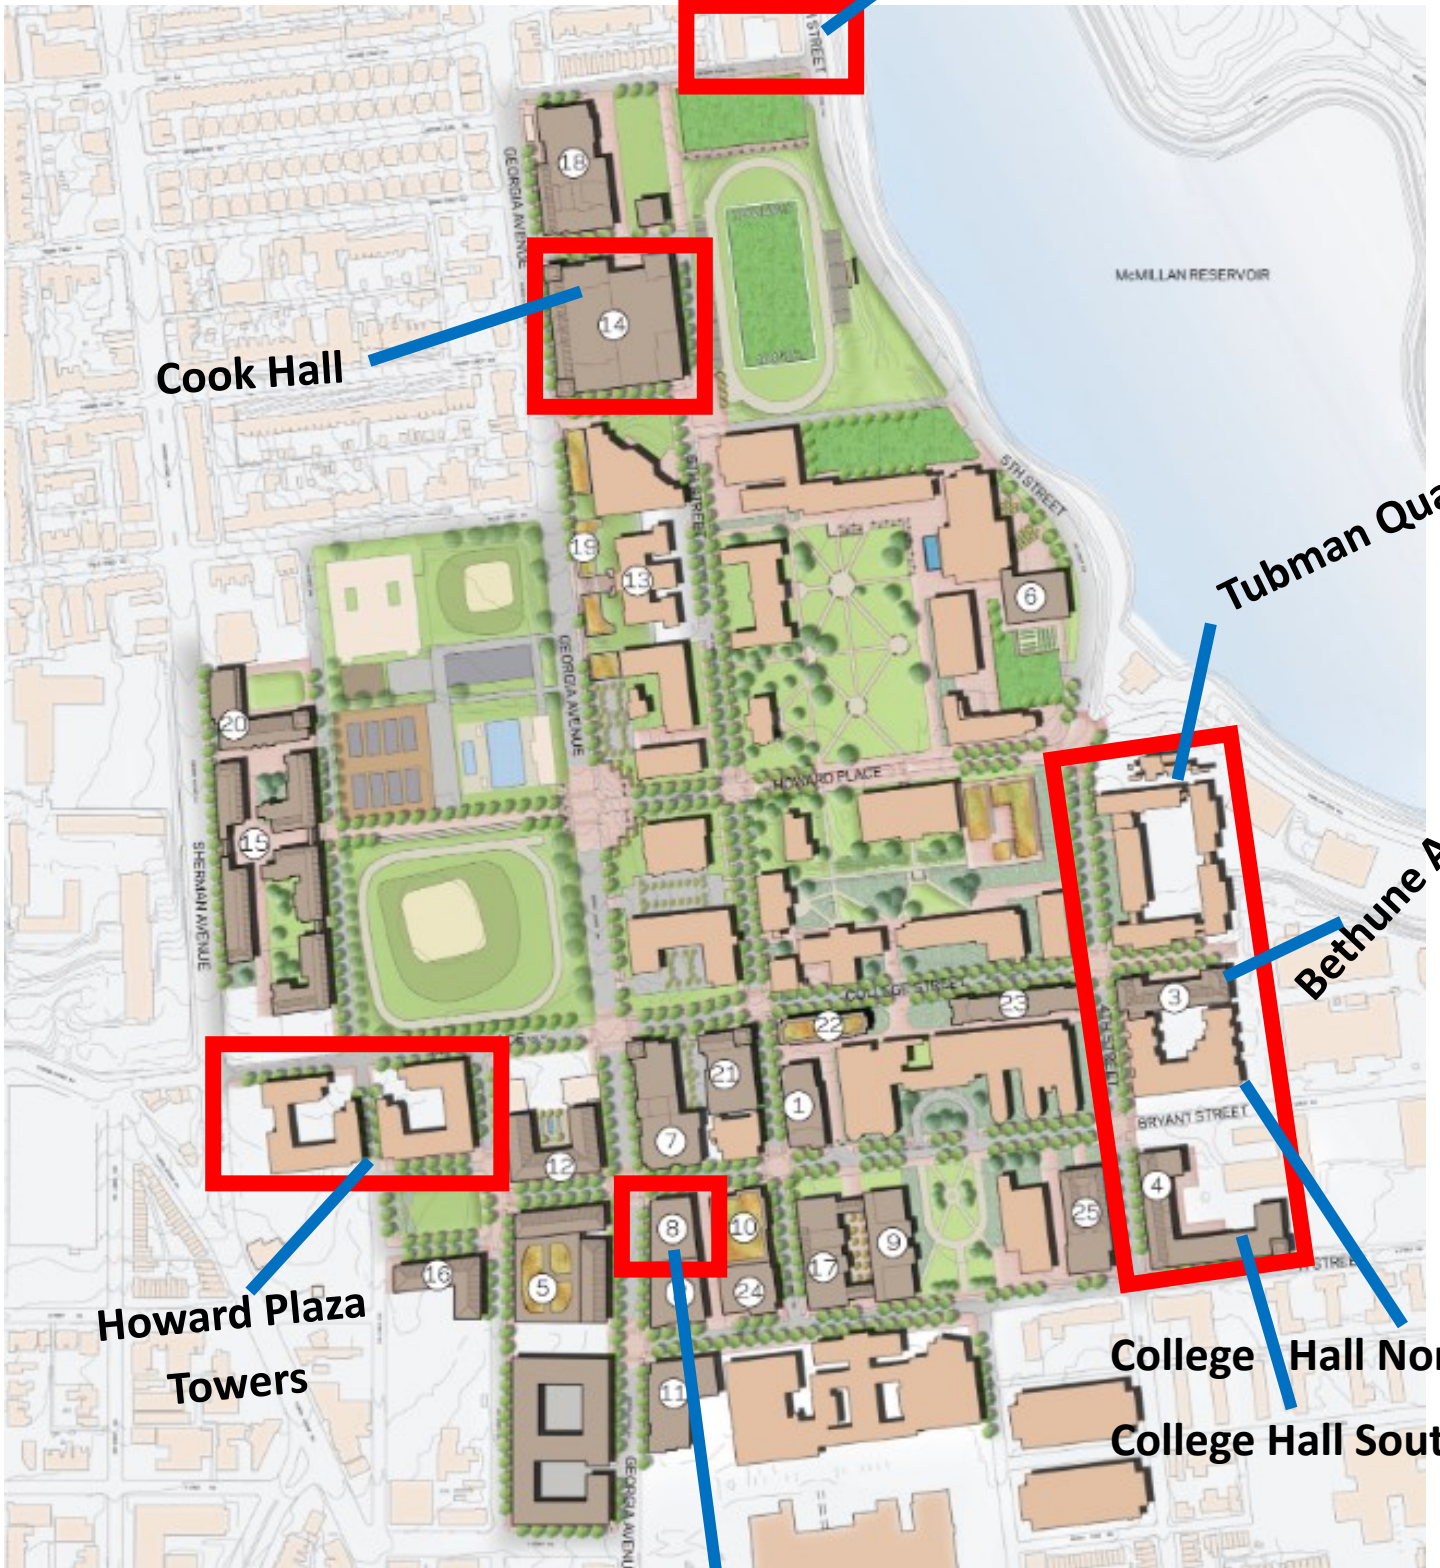

HOWARD UNIVERSITY

Residence Halls (on-campus)

Drew Hall

Cook Hall

Tubman Quad

Bethune Annex

Howard Plaza Towers

College Hall North
College Hall South

The Axis